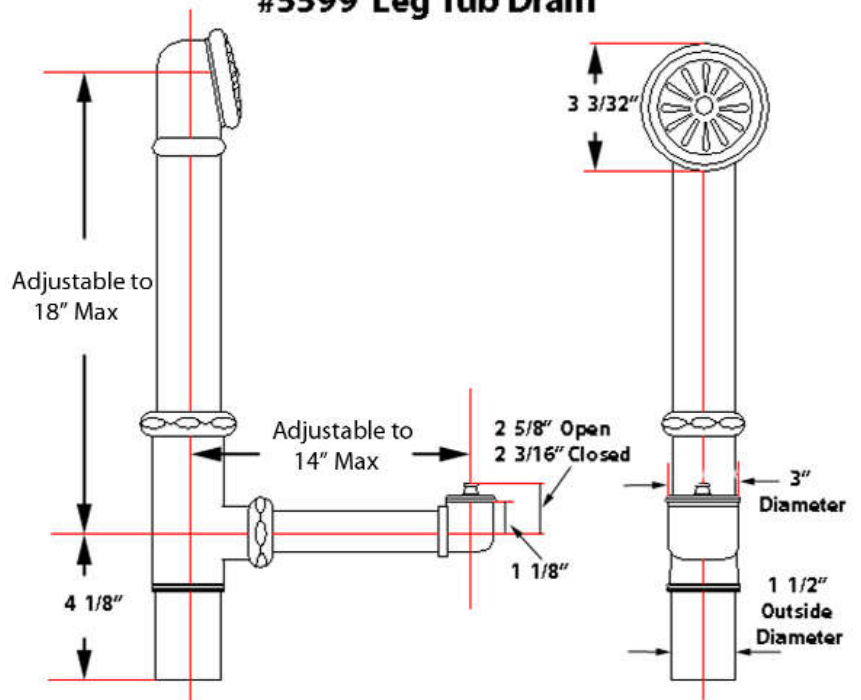

LEG TUB DRAIN

Cat. No.
5599

Escutcheon Height: 1-1/4"

Features:

- ▶ Brass Construction
- ▶ Twist-and-lift stopper
- ▶ Includes deep escutcheon
- ▶ Height adjustable 15"-18"
- ▶ Depth adjustable 12"-14"
- ▶ Includes deep escutcheon
- ▶ IAPMO approved
- ▶ Available in 5 Finishes

Finishes:

- CP** Polished Chrome
- BP** Polished Brass
- SN** Brushed Nickel
- PN** Polished Nickel
- ORB** Oil Rubbed Bronze

#5599 Leg Tub Drain

Dimensions and specifications subject to change without notice.